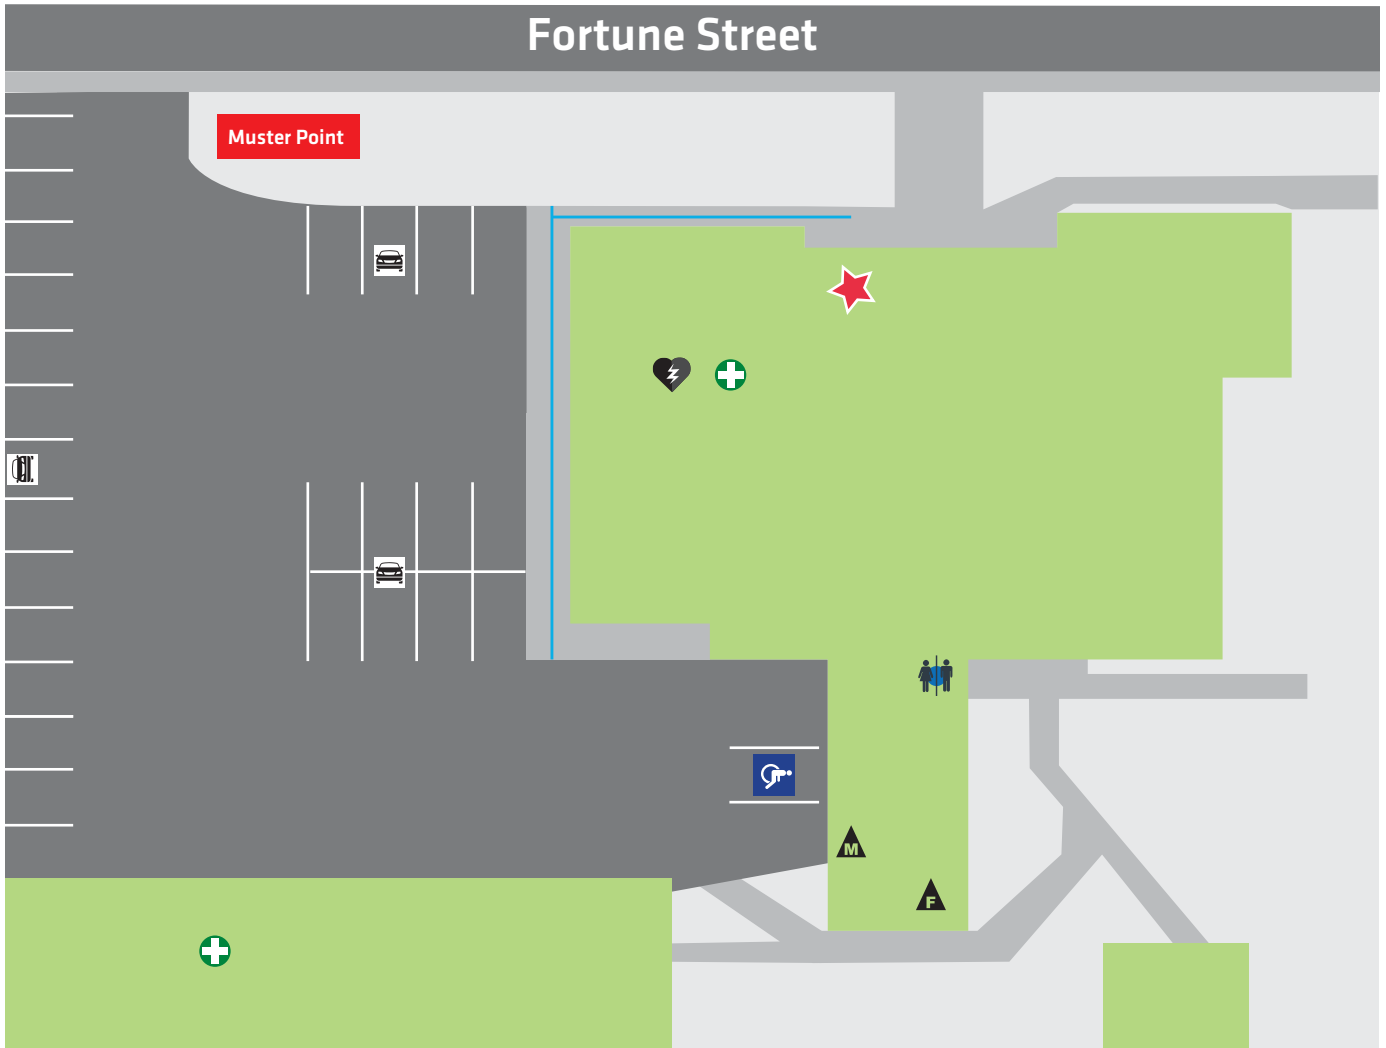

Narrogin Campus

Monday to Friday 8.30am-4.30pm

General Parking on street

- Staff parking only
- Accessible Parking
- Defibrillator
- Muster point
- Customer Service
- Male Toilet
- Female Toilet
- Accessible Toilet
- Pathway
- First Aid
- Ramp