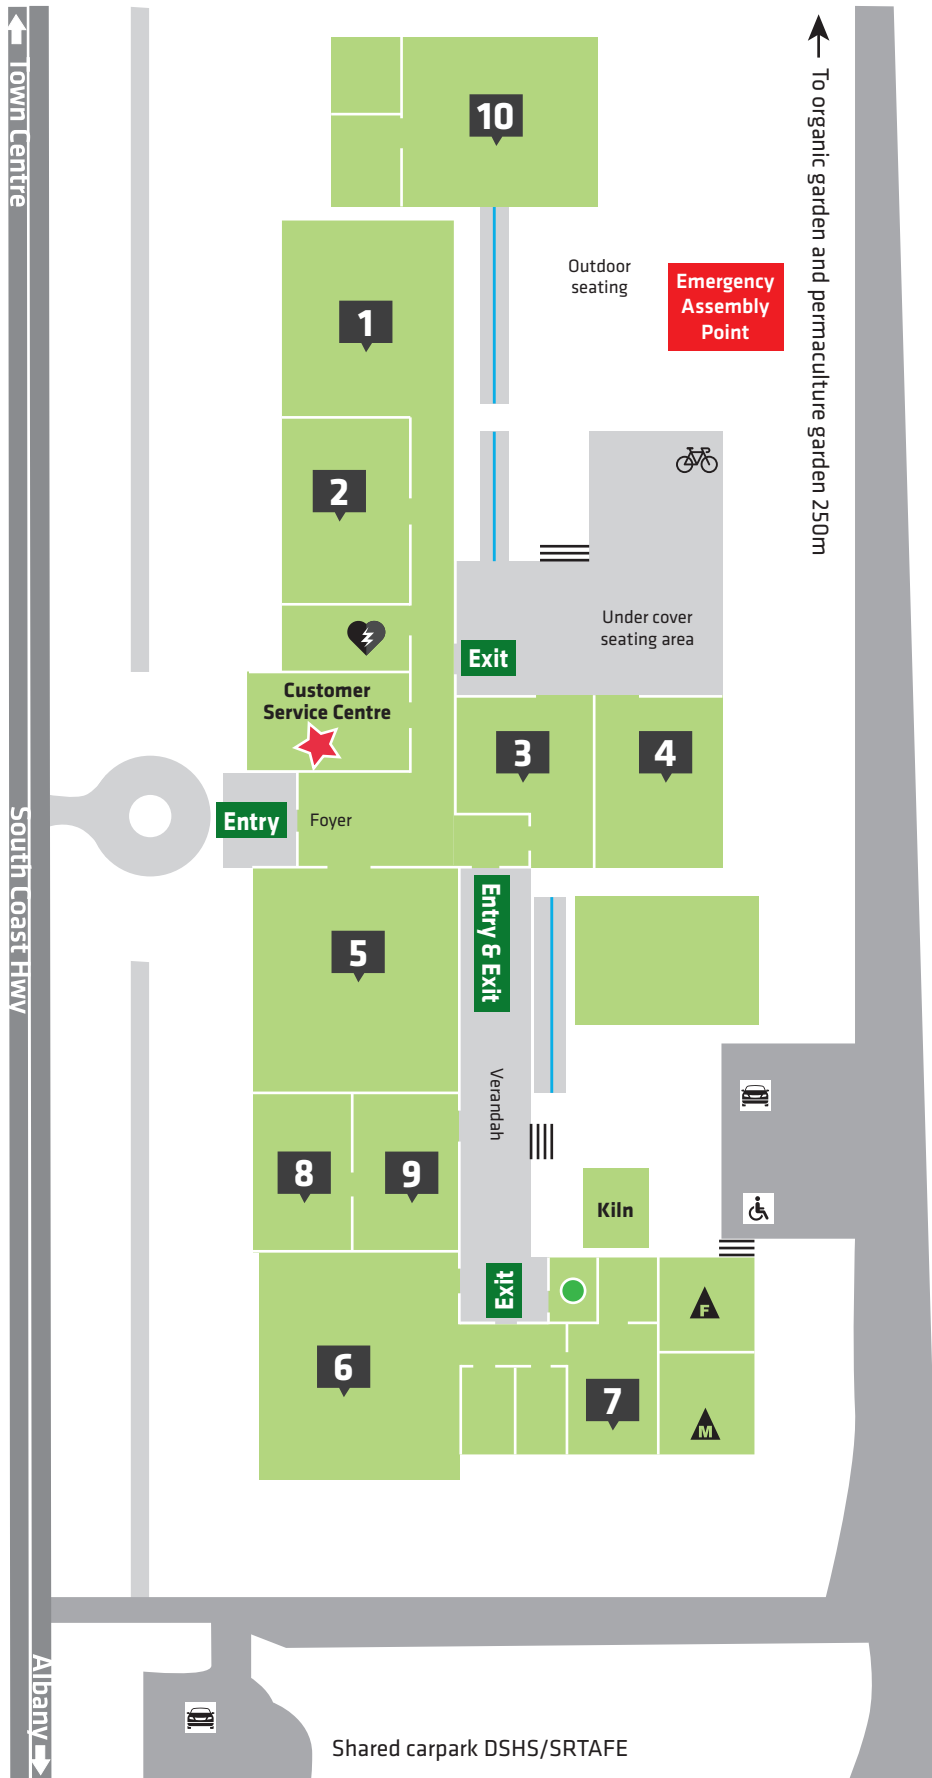

Denmark campus

Monday to Thursday 8.30am-4.30pm | Friday 8am-4pm

Creative Art	6
Computer Lab	5
Classroom	4
Drawing	6
Horticulture	10
Kitchen	9
Meeting Room	3
Music	1/2
Staff Room	8
Painting	6
Pottery	6
Printmaking	6
Dungeon Recording Studio	7

- Reception enquiries
- General parking
- Disabled parking
- Defibrillator
- Roadway/parking area
- Pedestrian pathway
- Steps or stairway
- Ramp
- Bicycle rack
- Male ambulant toilet
- Female ambulant toilet
- Unisex accessible toilet